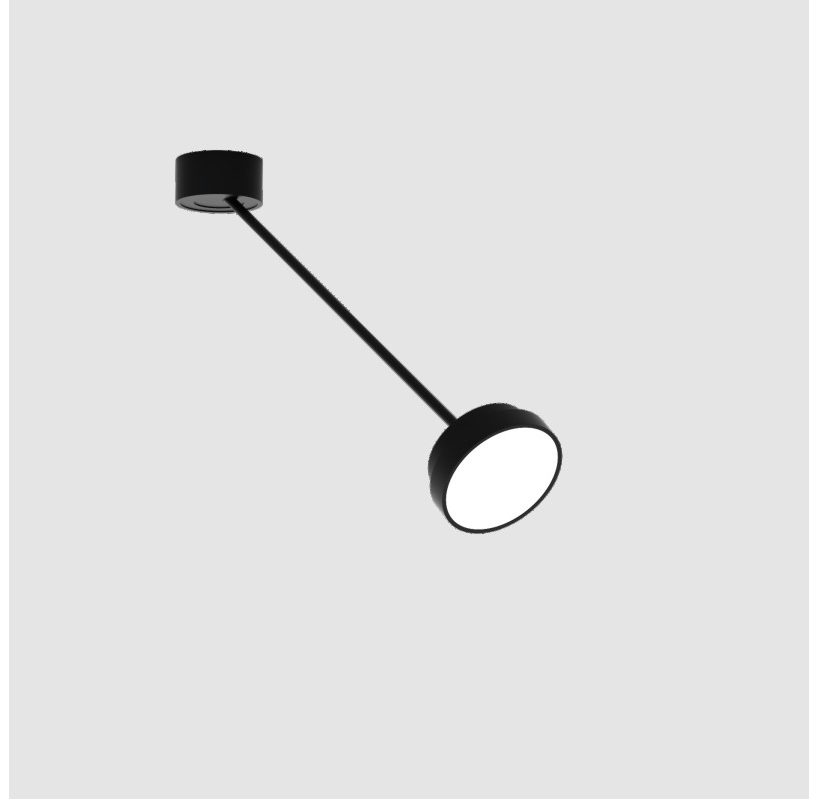

GENERAL

Series: Sign Diva Dancer
Subseries: Sign Diva Dancer
Partner: Prolicht
Division: Architectural
Installation: Suspension
Product Type: Pendant
Mounting Location: Ceiling
Light Distribution: Adjustable

PHYSICAL

Shape: Round
Diameter (mm): 200
Diameter (in): 7 7/8
Height (mm): 72
Height (in): 2 13/16
Max. Overall Height (mm): 870
Max. Overall Height (in): 34 1/4
Extension (mm): 750
Extension (in): 29 1/2
Weight (kg): 1.999
Weight (lbs): 4.407
Diffuser: PMMA - Opal / Micro-Prism / Sparkling Secret / Vintage Industrial
Fixture Finish: SSR / BKV / CWI / CRY / HAB / UFT / ITA / RUA / FTG / MYG / LOD / PUS / FRO / FUP / KIA / POP / BLS / SPG / MEY / GOH / CHC / COM / ABZ / JAG / OBR / MOS / ROR
Fixture Material: PMMA / Extruded Aluminum / Steel

ELECTRICAL

Lamp Type: LED (Zhaga Standard)
Input Wattage (W): 10
Dimming: Tri-Mode (Non-Dimming and Phase Dimming (120Vac only) and 0-10V Dimming)
Driver Included: Yes
Driver Location: Integrated
Driver Type: Constant Current - Universal
Driver Class: Class 2
Input Voltage (V): 120 - 277
Constant Current (MA): 350

LED

Color Temperature (*K): 2700 / 3000 / 3500 / 4000
Max. Delivered Lumen (lm): 776 / 830 / 837 / 854
Nominal Lumen (lm): 1280 / 1370 / 1382 / 1410
CRI: >90 CRI
Lamp Life (hrs): 50000

OPTICAL

Adjustability: Rotational Canopy 170°; Tilting Canopy ±50°; Tilting Head ±90°

RATINGS AND CERTIFICATIONS

Certified By: Certified for North American Standards
IP rating: IP20